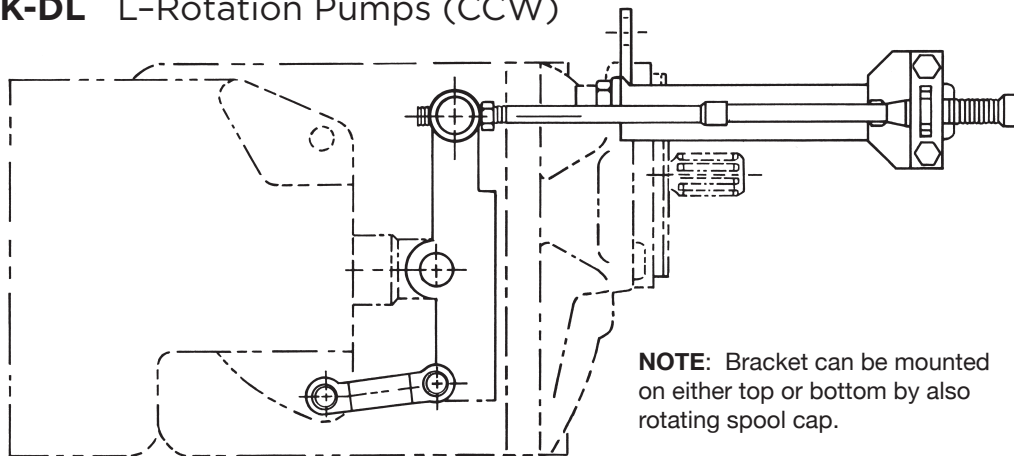

## E SERIES DUMP PUMP DIRECT MOUNT

**EHK-DL** L-Rotation Pumps (CCW)

**NOTE:** Bracket can be mounted on either top or bottom by also rotating spool cap.

**MUNCIE** 85 Series

1/4" CABLE CONTROLS

Use 1-1/4"-20 Thd. x 5/8" fastener to mount cable pad to base. Mount strap with 2-1/4"-20 x 1" fasteners.

Two holes closest to the pump used for mounting 1/4"-28 Thd. cables.

A Member of the Interpump Group  
IN87-08 (Rev. 08-23)

201 East Jackson Street • Muncie, Indiana 47305  
800-367-7867 • Fax 765-284-6991  
info@munciepower.com • www.munciepower.com  
Specifications are subject to change without notice.  
Visit [www.munciepower.com](http://www.munciepower.com) for warranties and literature.  
All rights reserved. © Muncie Power Products, Inc. (2010)