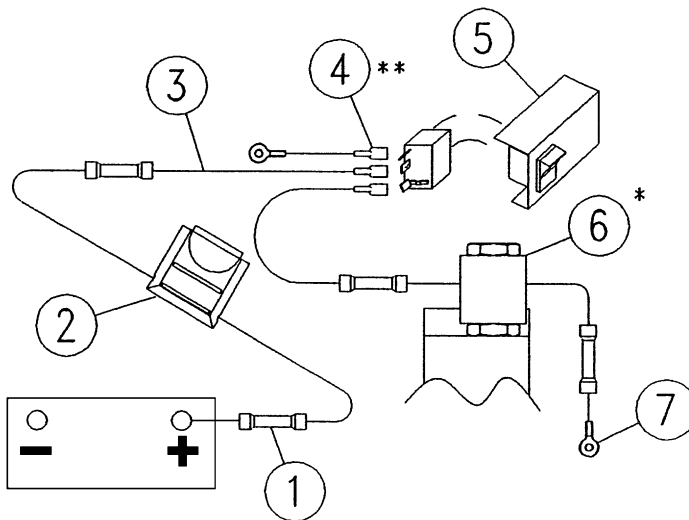

MLS LIVE PAK ACTIVATION KIT

KIT NO. 48M35859 12V ELECTRIC – HYDRAULIC SHIFT PARTS LIST AND DESCRIPTION

ITEM	QTY	PART NO.	DESCRIPTION
1	4	34M18002	Butt Splice
2	1	33T36299	Fuse Assembly
3	30'	37M18000	Electrical Wire
4	3	34M18250	Female Spade Connector**
5	1	30M35861	Switch & Light Assembly
6	1	NA	Live Pak Valve Assembly*
7	2	34M18009	Ring Terminal

* Parts Included with PUMP (Not with Kit No. 48M35859)

** Parts Included with Item No. 5 (Kit No. 30M35861)

**Muncie®
Power
Products**

Muncie Power Products, Inc. General Offices & Distribution Center • P.O. Box 548 • Muncie, IN 47308-0548
(765) 284-7721 • FAX (765) 284-6991 • E-mail info@munciepower.com • Web <http://www.munciepower.com>
Drive Products, Inc., Toronto, Exclusive Agents for Canada