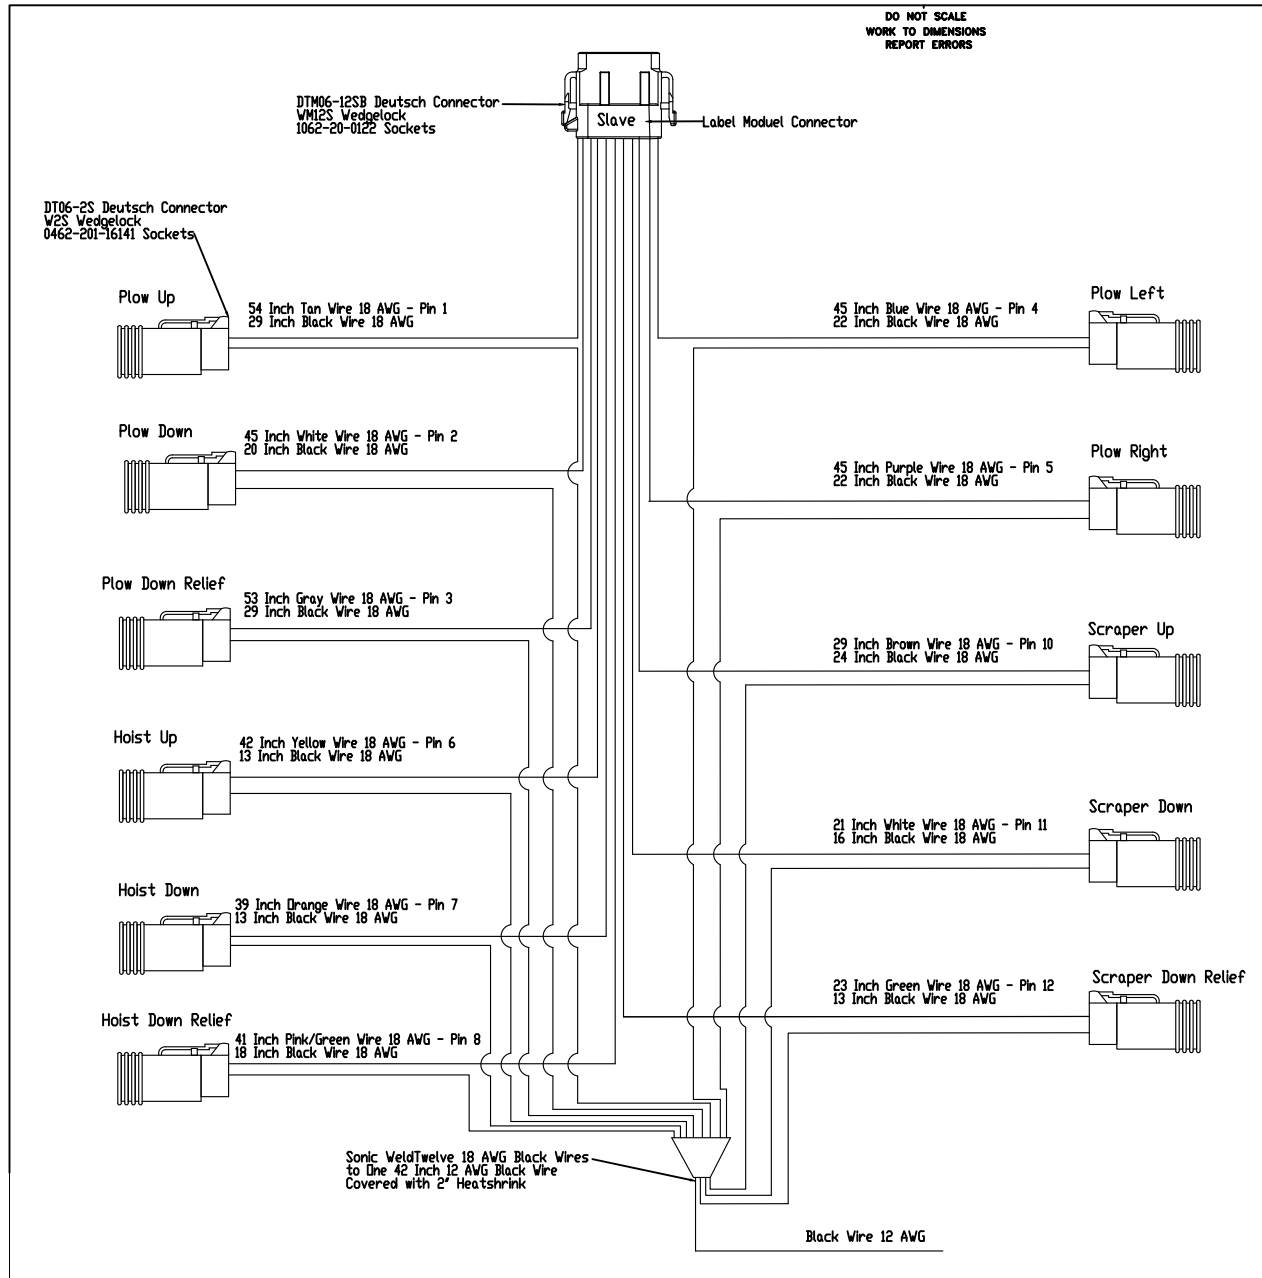

DO NOT SCALE
WORK TO DIMENSIONS
REPORT ERRORS

Slave 12 Pos. Plug		
Pin	Function	Wire Color
B.1	Plow Up	Tan
B.2	Plow Down	White
B.3	Plow Down Relief	Gray
B.4	Plow Left	Blue
B.5	Plow Right	Purple
B.6	Hoist Up	Yellow
B.7	Hoist Down	Orange
B.8	Hoist Down Relief	Pink/Green
B.9	-	Plug
B.10	Scraper Up	Brown
B.11	Scraper Down	White
B.12	Scraper Down Relief	Green

Muncie Power Products, Inc.
Muncie, IN U.S.A.

TITLE Advantage Plus DOT Slave Wiring Harness		CASTING NO.	REV.
DRAWN BY: NSZ	DATE: 11/22/2016	CASTING MATERIAL	
CHK. BY: KW	DATE: 11/22/2016	APPD. BY: BS	DATE: 11/22/2016
UNLESS OTHERWISE SPECIFIED		WEIGHT	
SURFACE FINISH 125/		SCALE NA	
2 PLACE DECIMALS + 0.030		HEAT TREATMENT	
3 PLACE DECIMALS + 0.010		MATERIAL	
EXCEPT DRILLED HOLES		DRAWING NUMBER: REV.	
BREAK SHARP CORNERS		B	APWH25A 00
ALL FILLETS AND RADII 0.12 R.		SIMILAR TO