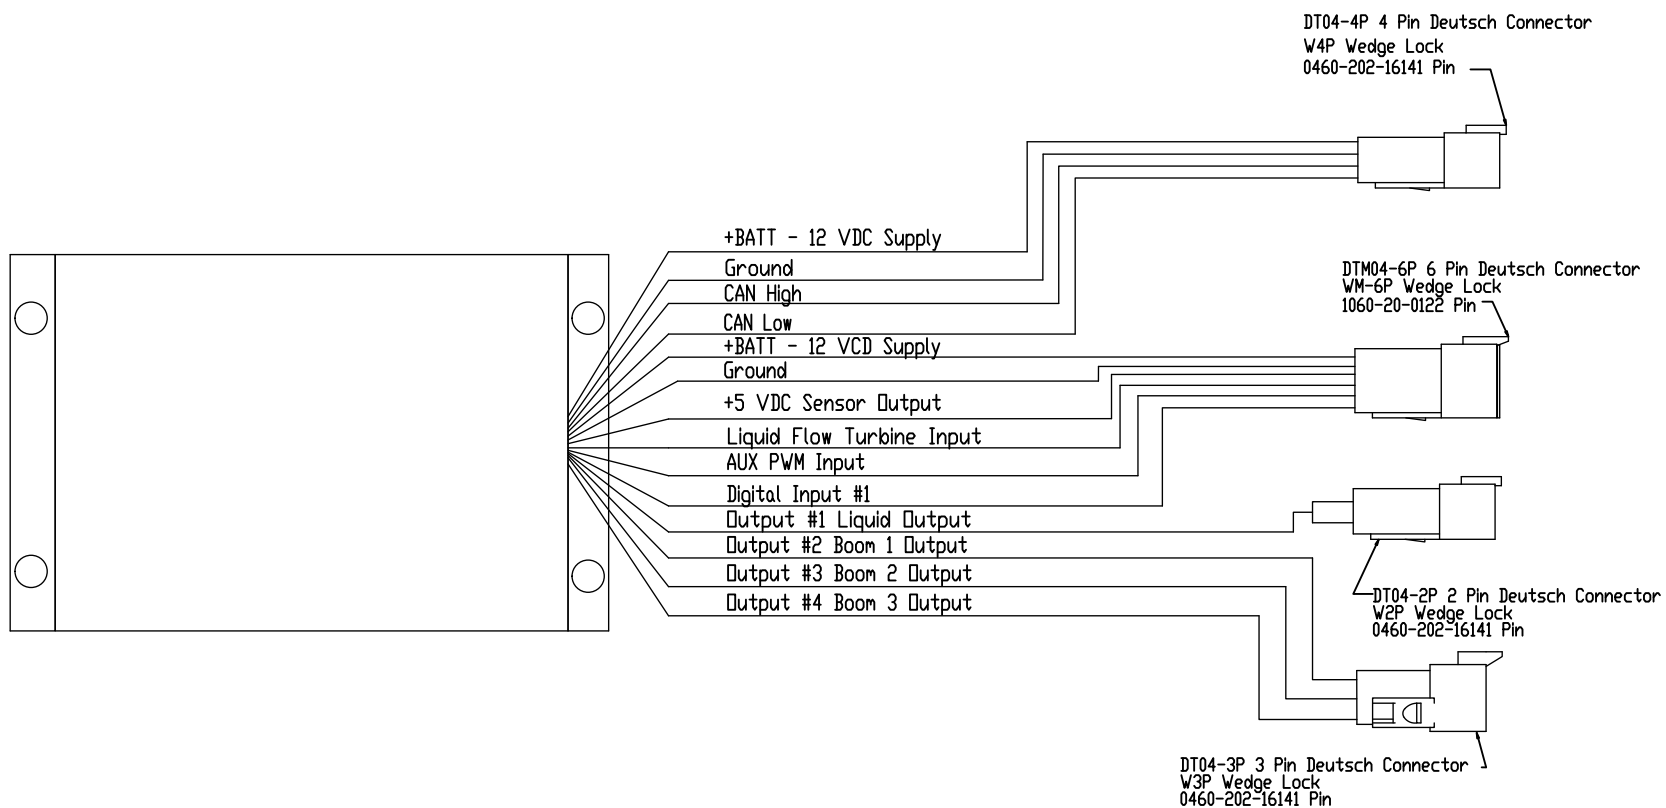

STANDARD DRAWING/INDOT

LIQUID MODULE WIRE ASSIGNMENTS

Muncie[®]
Power
Products