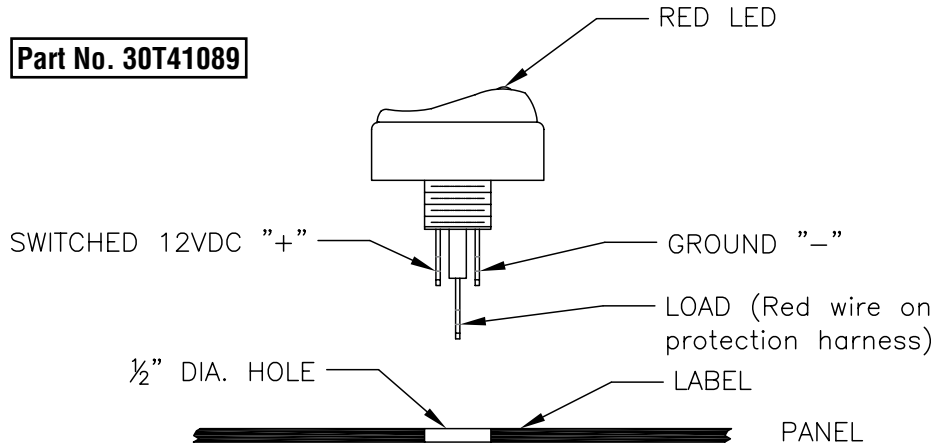

INSTALLATION INSTRUCTIONS

for Panel Mount Rocker Switch

Part No. 30T41089

NUT (Included with switch, not sold separately)

**Muncie[®]
Power
Products**

Muncie Power Products, Inc. Member of the Interpump Hydraulics Group
General Offices and Distribution Center • P.O. Box 548 • Muncie, IN 47308-0548
(765) 284-7721 • FAX (765) 284-6991 • E-mail info@munciepower.com
Web site <http://www.munciepower.com>