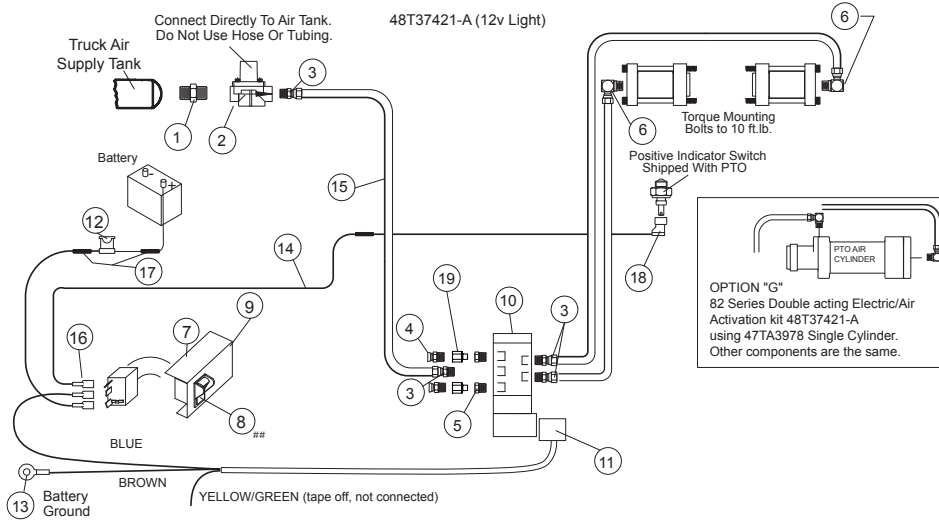

## ELECTRIC/AIR SHIFT SYSTEM – OPTION V

### NOTE:

Conversion Kit Number - Lever to Double Acting Air (12 Volt Only Listed)  
 16TK3952-A (Includes 47TK3899 Air Cylinders)  
 ## Green Light to turn ON when PTO is engaged.

Item	Qty.	Part No.	Description
1	1	44MB2164	Fitting
2	1	31M15759	Pressure Valve
3	4	44MB6844	Tube Fitting
4	2	44M30137	Breather
5	2	44MB0942	Reducer Bushing
6	2	44MB6942	Tube Fitting
7	1	36MA1005	Dash Bracket
8	1	30T35687	Rocker Switch
9	1	36M01007	Face Plate
10	1	35T41078	Solenoid Valve H.D.
11	1	34T41079S	Wire Harness
12	1	33T36299	Fuse Assembly
13	1	34M18009	Ring Terminal
14	12	37M18000	18 ga. wire/ft.
15	1	45M44430	Tubing 30 ft.
16	3	34M18250	¼ Spade Terminal
17	3	34T36362	Crimp Connector
18	1	34T38163	Switch Connector
19	1	43M02203	Orifice
N.S.	1	36MK1007	Bolt Kit