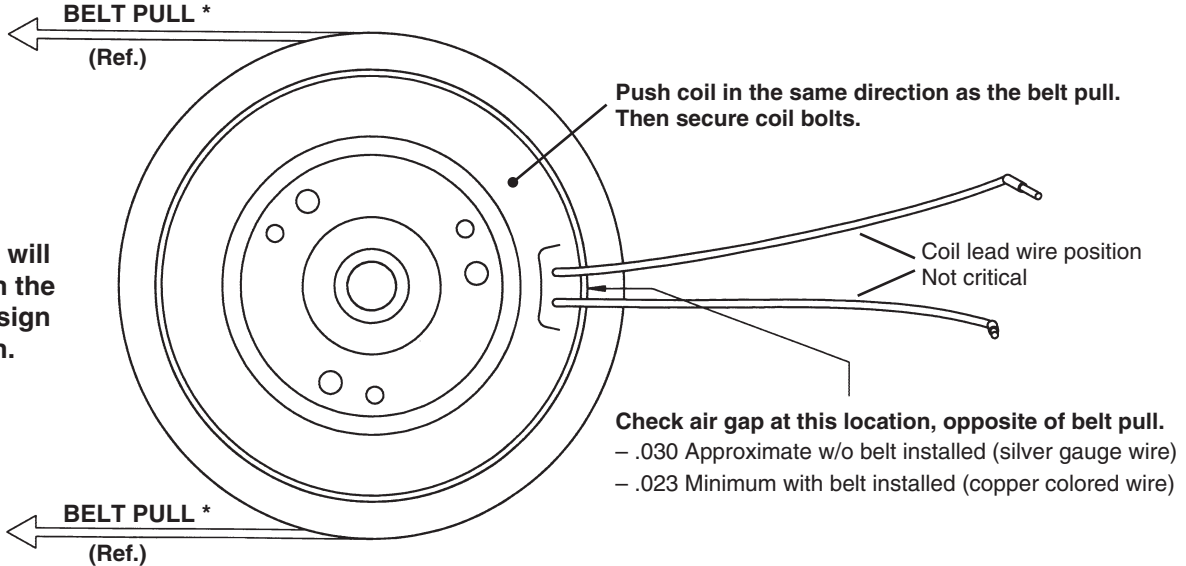

# MCA GK01 INSTALLATION INSTRUCTIONS

\* Best pull direction will vary depending on the application, kit design and pump location.

**Muncie<sup>®</sup>  
Power  
Products**

**Muncie Power Products, Inc.** Member of the Interpump Hydraulics Group  
General Offices and Distribution Center • P.O. Box 548 • Muncie, IN 47308-0548  
(765) 284-7721 • FAX (765) 284-6991 • E-mail [info@munciepower.com](mailto:info@munciepower.com)  
Web site <http://www.munciepower.com>