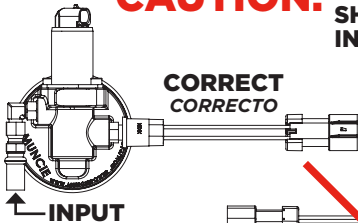

# CAUTION: MC1 PTO PLUMBING SHIFT COVER INSTRUCTIONS

MC19-01 (Rev. 03-19)