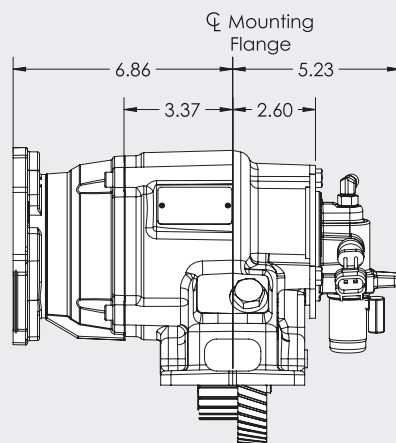

A20 Series

Cab Wire Harness

PTO Wire Harness

1-800-367-7867

CS6 DIMENSIONS

Part numbers:
CS6B-A67**-S**2

MAX TORQUE

300 lbs.ft.
(407 Nm)

MAX HP (@ 1,000 RPM)

57 HP (43 kW)

A20 DIMENSIONS

"3" Arrangement

"5" Arrangement

"1" Arrangement

A20 w/Integral Solenoid

Part numbers:
A20-A10**-H2***PX