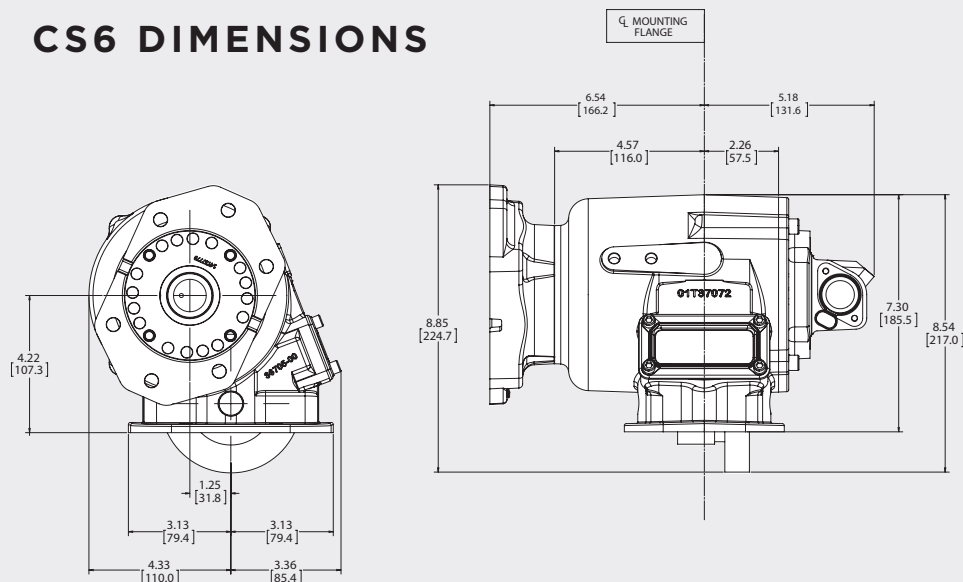

A20 Series

Cab Wire Harness

PTO Wire Harness

1-800-367-7867

CS6 DIMENSIONS

Part numbers:
CS6B-A67**-S**2

MAX TORQUE

300 lbs.ft.
(407 Nm)

MAX HP (@ 1,000 RPM)

57 HP (43 kW)

A20 DIMENSIONS

"3" Arrangement

"5" Arrangement

"1" Arrangement

A20 w/Integral Solenoid

Part numbers:
A20-A10**-H2***PX

MAX TORQUE

415 lbs.ft.
(563 Nm)

MAX HP (@ 1,000 RPM)

79 HP (59 kW)

Also available with **Muncie Start**[®]: Shift Code 2X

A Member of the Interpump Group

MI20-13 (Rev. 03-22)

201 East Jackson Street, Muncie, Indiana 47305
800-367-7867 • Fax: 765-284-6991 • info@munciepower.com