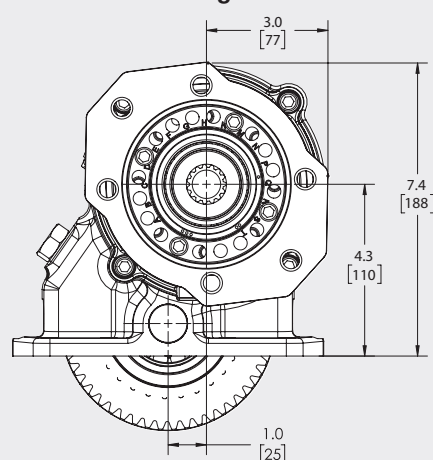

A20 Series

Cab Wire Harness

PTO Wire Harness

1-800-367-7867

CS6 DIMENSIONS

Part numbers:
CS6B-A67**-S**2

MAX TORQUE

300 lbs.ft.
(407 Nm)

MAX HP (@ 1,000 RPM)

57 HP (43 kW)

A20 DIMENSIONS

"3" Arrangement

"5" Arrangement

"1" Arrangement

A20 w/Integral Solenoid

Part numbers:
A20-A10**-H2***PX

MAX TORQUE

415 lbs.ft.
(563 Nm)

MAX HP (@ 1,000 RPM)

79 HP (59 kW)

Also available with **Muncie Start**[®]: Shift Code 2X

A Member of the Interpump Group

MI20-13 (Rev. 03-22)

201 East Jackson Street, Muncie, Indiana 47305
800-367-7867 • Fax: 765-284-6991 • info@munciepower.com