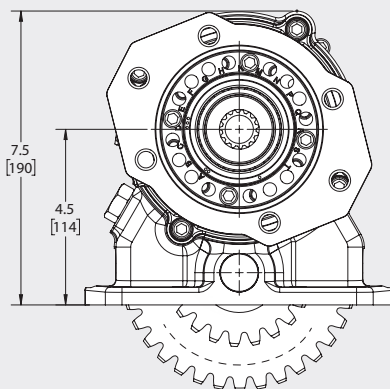

A20 Series

Cab Wire Harness

PTO Wire Harness

1-800-367-7867

CS6 DIMENSIONS

Part numbers:
CS6B-A67**-S**2

MAX TORQUE

300 lbs.ft.
(407 Nm)

MAX HP (@ 1,000 RPM)

57 HP (43 kW)

A20 DIMENSIONS

"3" Arrangement

"5" Arrangement

"1" Arrangement

A20 w/Integral Solenoid

Part numbers:
A20-A10**-H2***PX

MAX TORQUE

415 lbs.ft.
(563 Nm)

MAX HP (@ 1,000 RPM)

79 HP (59 kW)

Also available with **Muncie Start**[®]: Shift Code 2X

A Member of the Interpump Group

MI20-13 (Rev. 03-22)

201 East Jackson Street, Muncie, Indiana 47305
800-367-7867 • Fax: 765-284-6991 • info@munciepower.com