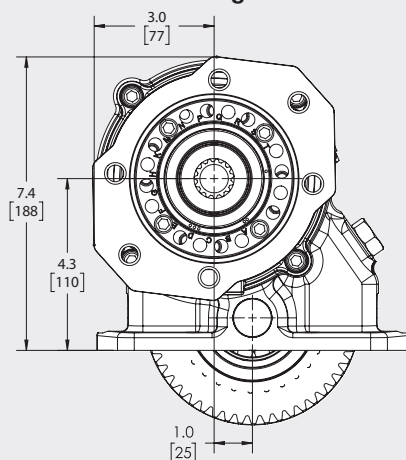

A20 Series

Cab Wire Harness

PTO Wire Harness

1-800-367-7867

CS6 DIMENSIONS

Part numbers:
CS6B-A67**-S**2

MAX TORQUE

300 lbs.ft.
(407 Nm)

MAX HP (@ 1,000 RPM)

57 HP (43 kW)

A20 DIMENSIONS

"3" Arrangement

"5" Arrangement

"1" Arrangement

A20 w/Integral Solenoid

Part numbers:
A20-A10**-H2***PX

MAX TORQUE

415 lbs.ft.
(563 Nm)

MAX HP (@ 1,000 RPM)

79 HP (59 kW)

Also available with **Muncie Start**[®]: Shift Code 2X

A Member of the Interpump Group

MI20-13 (Rev. 03-22)

201 East Jackson Street, Muncie, Indiana 47305
800-367-7867 • Fax: 765-284-6991 • info@munciepower.com