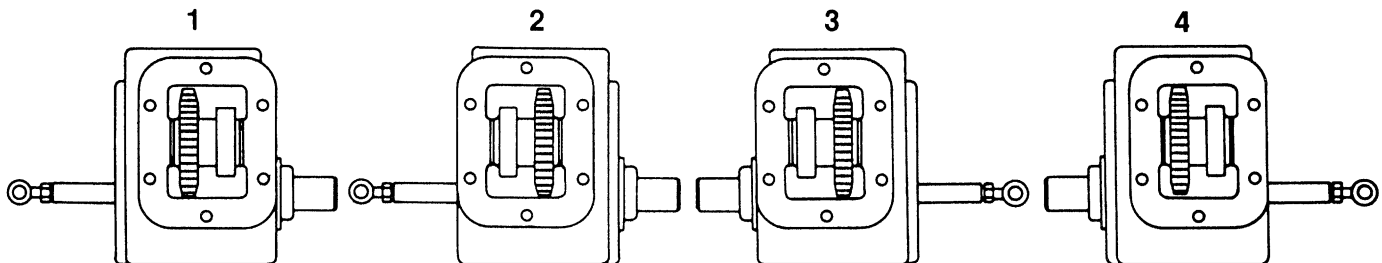

ASSEMBLY ARRANGEMENTS

Muncie Power Products, Inc. General Offices and Distribution Center • P.O. Box 548 • Muncie, IN 47308-0548
(765) 284-7721 • FAX (765) 284-6991 • E-mail info@munciepower.com • Web site http://www.munciepower.com
Drive Products, Inc., Toronto, Exclusive Agents for Canada