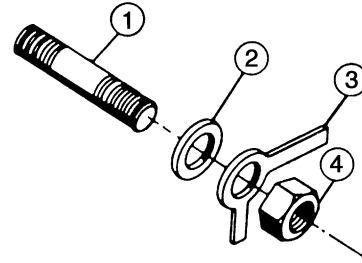

RX Gear Data

6.1P 20.5° PA 29° LH
7.3449P 20° 24° LH
6.540P 18° 27' 54" 20° 26' 48" LH
6P 20° 17' 40' 41" LH
8.1160P 20° 33' 30" LH
5 or 5/7P 20° Spur
6P 17.5° Spur
6 or 6/8P 20° Spur
8.0829P 20° 30° LH

Speed Ratio

1.38:1 -F6114
1.89:1 -G7319
1.89:1 -H6519
1.78:1 -N6018
1.74:1 -N8117
1.59:1 -U5716
1.73:1 -U6717
1.73:1 -U6817
1.84:1 -W8018

Special Feature

X — None
L — Extra Long Shaft
(W8018, F6114 Only)

Output Type

B — 1-1/4 RD Std.

Assy. Arrangement

1
2
3
4

Shifter Type

L — Lever

MOUNTING DIMENSIONS

NOTE: Indicator light is Off in N1 only.

DASH LIGHT KIT 36MK1210-A

ITEM	QTY	PART NUMBER	DESCRIPTION
1	1	32M12001	Indicator Light
2	1	33T36299	Fuse Assembly
3	1	36M16818	Dash Face Plate
4	1	34T38163	Booted Terminal

MOUNTING KIT 20MK6601

ITEM	QTY	PART NUMBER	DESCRIPTION
1	6	20M38150	Stud
2	6	13M18018	Copper Washer
3	6	21MX3802	Lock Tab
4	6	22MX3824	Nut