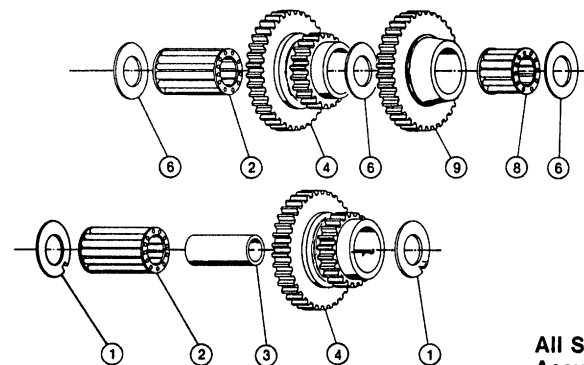

GEAR & SHAFT PART NUMBERS

PTO MODEL	ITEM 20 OUTPUT GEAR (Teeth)	ITEM 4 (2 REQ.) INPUT GEAR (Teeth)	ITEM 9 REV. IDLER GEAR (Teeth)	ITEM 11 OUTPUT SHAFT
F6114	02T35174 (18)	03T35177 (18/13)	04T35178 (18)	06T35175 06T35179 (Extra Long Shaft)
G7319	02T35592 (22)	03T39286 (25/15)	04T30013 (25)	06T35591
H6519	02T27325 (12)	03T27323 (22/14)	04T27316 (22)	06T35591
N6018	02T25547 (19)	03T25545 (21/13)	04T25546 (21)	06T25548
N8117	02T32748 (22)	03T28017 (25/15)	04T28018 (25)	06T24549
U5716	02T21591 (17)	03T21665 (18/12)	04T21596 (18)	06T21672
U6717	02T24280 (20)	03T24283 (22/14)	04T24284 (22)	06T21672
U6817	02T21590 (20)	03T21664 (22/14)	04T39284 (22)	06T21672
W8018	02T24083 (23)	03T24077 (26/16)	04T24084 (26)	06T24085 06T32631 (Extra Long Shaft)

GEAR & BEARING ARRANGEMENTS

The arrangement of thrust bearings in relation to the gears is crucial in the RX Series.

Shown here are the five arrangements to be used in addition to the assembly shown on the opposite page.

Be sure all bearings are positioned as shown when rebuilding your unit.

**Helix Gears
Assy's 1 & 4**

**W8018
Assy's 1 & 4**

**W8018
Assy's 2 & 3**

**All Spur Gears
Assy's 1 & 4**

**All Spur Gears
Assy's 2 & 3**

RX Gear Data

6.1P 20.5° PA 29° LH
7.3449P 20° 24° LH
6.540P 18° 27' 54" 20° 26' 48" LH
6P 20° 17' 40' 41" LH
8.1160P 20° 33' 30" LH
5 or 5/7P 20° Spur
6P 17.5° Spur
6 or 6/8P 20° Spur
8.0829P 20° 30° LH