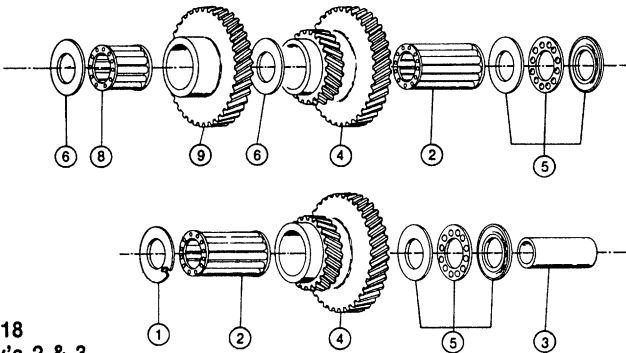

GEAR & SHAFT PART NUMBERS

PTO MODEL	ITEM 20 OUTPUT GEAR (Teeth)	ITEM 4 (2 REQ.) INPUT GEAR (Teeth)	ITEM 9 REV. IDLER GEAR (Teeth)	ITEM 11 OUTPUT SHAFT
F6114	02T35174 (18)	03T35177 (18/13)	04T35178 (18)	06T35175 06T35179 (Extra Long Shaft)
G7319	02T35592 (22)	03T39286 (25/15)	04T30013 (25)	06T35591
H6519	02T27325 (12)	03T27323 (22/14)	04T27316 (22)	06T35591
N6018	02T25547 (19)	03T25545 (21/13)	04T25546 (21)	06T25548
N8117	02T32748 (22)	03T28017 (25/15)	04T28018 (25)	06T24549
U5716	02T21591 (17)	03T21665 (18/12)	04T21596 (18)	06T21672
U6717	02T24280 (20)	03T24283 (22/14)	04T24284 (22)	06T21672
U6817	02T21590 (20)	03T21664 (22/14)	04T39284 (22)	06T21672
W8018	02T24083 (23)	03T24077 (26/16)	04T24084 (26)	06T24085 06T32631 (Extra Long Shaft)

GEAR & BEARING ARRANGEMENTS

The arrangement of thrust bearings in relation to the gears is crucial in the RX Series.

Shown here are the five arrangements to be used in addition to the assembly shown on the opposite page.

Be sure all bearings are positioned as shown when rebuilding your unit.

**Helix Gears
Assy's 1 & 4**

**W8018
Assy's 1 & 4**

**W8018
Assy's 2 & 3**

**All Spur Gears
Assy's 1 & 4**

**All Spur Gears
Assy's 2 & 3**

RX Gear Data

6.1P 20.5° PA 29° LH
7.3449P 20° 24° LH
6.540P 18° 27' 54" 20° 26' 48" LH
6P 20° 17' 40' 41" LH
8.1160P 20° 33' 30" LH
5 or 5/7P 20° Spur
6P 17.5° Spur
6 or 6/8P 20° Spur
8.0829P 20° 30° LH