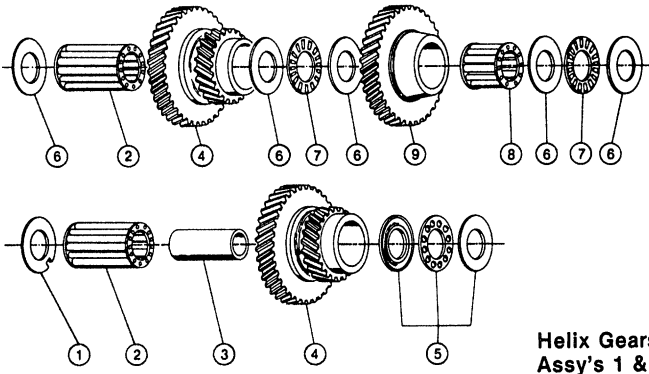

GEAR & BEARING ARRANGEMENTS

The arrangement of thrust bearings in relation to the gears is crucial in the RX Series.

Shown here are the five arrangements to be used in addition to the assembly shown on the opposite page.

Be sure all bearings are positioned as shown when rebuilding your unit.