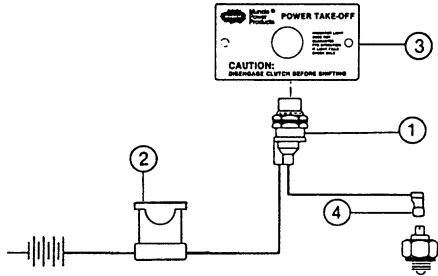

Output Type

B — 1-1/4 RD Std.

Assy. Arrangement

1
2
3
4

Shifter Type

L — Lever

MOUNTING DIMENSIONS

NOTE: Indicator light is Off in N1 only.