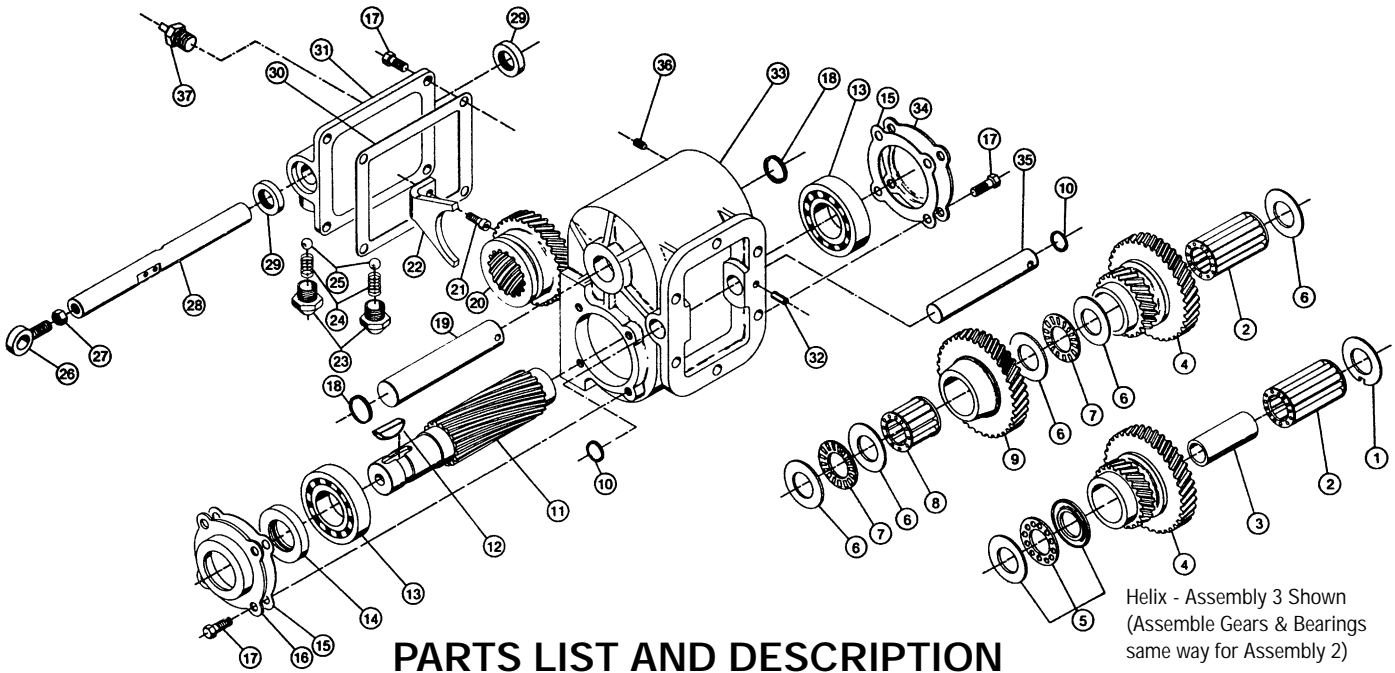

RX SERIES PTO

PARTS LIST AND SERVICE MANUAL

PARTS LIST AND DESCRIPTION

ITEM	QTY	PART NUMBER	DESCRIPTION
1	1	21T21760	Washer
2	2	10T21677	Bearing (All Spur Gear)
	2	10T20494	Bearing (All Helical Gear)
		Length 2-7/16"	
		Length 1-15/16"	
3	1	18T21675	Sleeve
4	2	See Gear Listing	
5	1	10T23679	Bearing
6	5	21T21667	Washer
7	2	10T27216	Bearing
8	1	10T21676	Bearing (All Spur Gears & W80)
	1	10T20479	Bearing (All Helical Gears Except W80)
		Length 1-7/16"	
		Length 1-9/16"	
9	1	See Gear Listing	
*10	2	12T36899	O-Ring
11	1	See Shaft Listing	
12	1	26T01627	Woodruff Key
	1	26T20105	Square Key (Old Style)
13	2	10T21017	Bearing
*14	1	11T37002	Seal
*15	2	13T21670	Gasket
16	1	15T34763	Cap
17	12	19T33233	Cap Screw

ITEM	QTY	PART NUMBER	DESCRIPTION
*18	2	12T36900	O-Ring
19	1	08T36896	Shaft
20	1	See Gear Listing	
21	2	19T31664	Cap Screw
22	1	28T24419	Yoke
23	2	28T22019	Poppet Retainer
24	2	27T22021	Spring
25	2	28T20486	Ball
26	1	28T34746	Eye Bolt
27	1	22T21723	Nut
28	1	17T34786	Shift Rod
*29	2	11T36365	Seal
*30	1	13T21610	Gasket
31	1	16T34788	Shift Cover
*32	1	26T24874	Roll Pin
33	1	01T34757	Housing (Assembly 1 or 4)
		01T34758	Housing (Assembly 2 or 3)
34	1	15T34323	Cap
35	1	07T36895	Input Idler Shaft
36	1	19T34789	Set Screw
37	1	30T38111	Indicator Switch (White) (Incl. 12T36526 O-Ring)
N.S.	1	20MK6601	Mounting Kit
N.S.	1	RX-GSK	Gasket & Seal Kit* (Incl. 10, 14, 15, 18, 29, 30, 32, 25T34623)