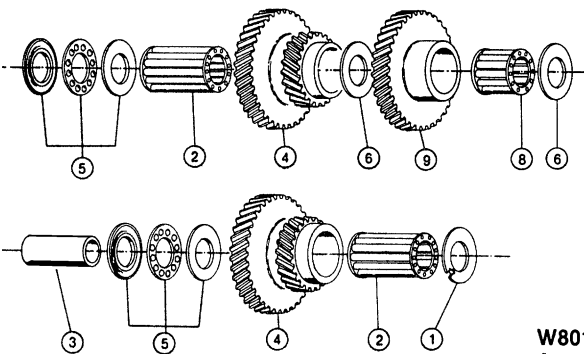

**Helix Gears
Assy's 1 & 4**

**W8018
Assy's 1 & 4**