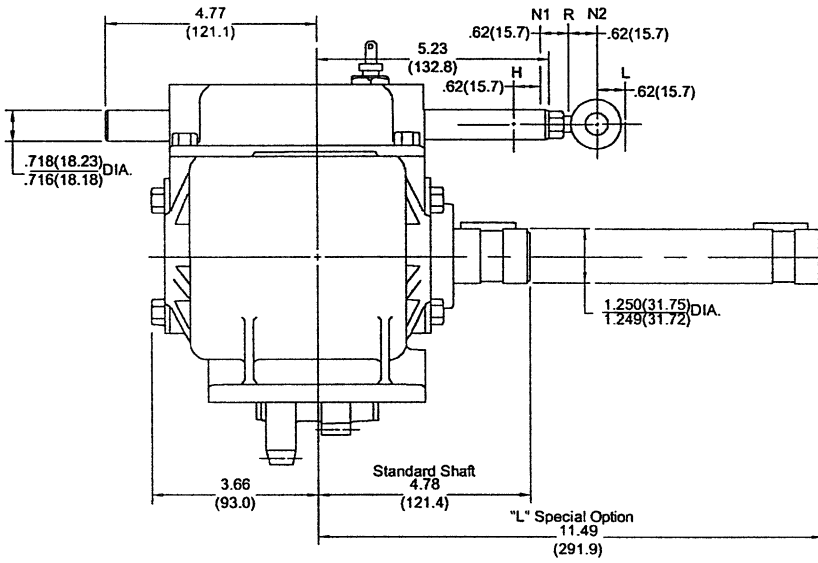

RX Gear Data

6.1P 20.5° PA 29° LH
7.3449P 20° 24° LH
6.540P 18° 27' 54" 20° 26' 48" LH
6P 20° 17' 40' 41" LH
8.1160P 20° 33' 30" LH
5 or 5/7P 20° Spur
6P 17.5° Spur
6 or 6/8P 20° Spur
8.0829P 20° 30° LH

Speed Ratio

1.38:1 -F6114
1.89:1 -G7319
1.89:1 -H6519
1.78:1 -N6018
1.74:1 -N8117
1.59:1 -U5716
1.73:1 -U6717
1.73:1 -U6817
1.84:1 -W8018

Special Feature

X — None
L — Extra Long Shaft
(W8018, F6114 Only)

Output Type

B — 1-1/4 RD Std.

Assy. Arrangement

1
2
3
4

Shifter Type

L — Lever

MOUNTING DIMENSIONS

NOTE: Indicator light is Off in N1 only.

DASH LIGHT KIT 36MK1210-A

ITEM	QTY	PART NUMBER	DESCRIPTION
1	1	32M12001	Indicator Light
2	1	33T36299	Fuse Assembly
3	1	36M16818	Dash Face Plate
4	1	34T38163	Booted Terminal

MOUNTING KIT 20MK6601

ITEM	QTY	PART NUMBER	DESCRIPTION
1	6	20M38150	Stud
2	6	13M18018	Copper Washer
3	6	21MX3802	Lock Tab
4	6	22MX3824	Nut