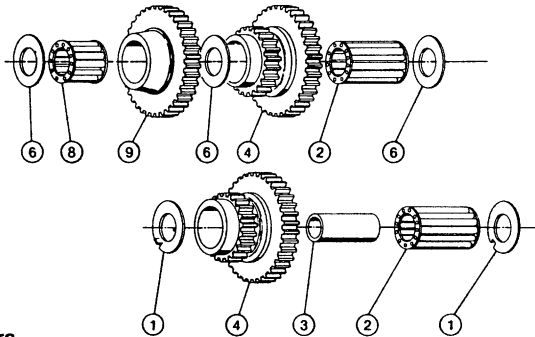

GEAR & SHAFT PART NUMBERS

PTO MODEL	ITEM 20 OUTPUT GEAR (Teeth)	ITEM 4 (2 REQ.) INPUT GEAR (Teeth)	ITEM 9 REV. IDLER GEAR (Teeth)	ITEM 11 OUTPUT SHAFT
F6114	02T35174 (18)	03T35177 (18/13)	04T35178 (18)	06T35175 06T35179 (Extra Long Shaft)
G7319	02T35592 (22)	03T39286 (25/15)	04T30013 (25)	06T35591
H6519	02T27325 (12)	03T27323 (22/14)	04T27316 (22)	06T35591
N6018	02T25547 (19)	03T25545 (21/13)	04T25546 (21)	06T25548
N8117	02T32748 (22)	03T28017 (25/15)	04T28018 (25)	06T24549
U5716	02T21591 (17)	03T21665 (18/12)	04T21596 (18)	06T21672
U6717	02T24280 (20)	03T24283 (22/14)	04T24284 (22)	06T21672
U6817	02T21590 (20)	03T21664 (22/14)	04T39284 (22)	06T21672
W8018	02T24083 (23)	03T24077 (26/16)	04T24084 (26)	06T24085 06T32631 (Extra Long Shaft)

GEAR & BEARING ARRANGEMENTS

The arrangement of thrust bearings in relation to the gears is crucial in the RX Series.

Shown here are the five arrangements to be used in addition to the assembly shown on the opposite page.

Be sure all bearings are positioned as shown when rebuilding your unit.

**Helix Gears
Assy's 1 & 4**

**W8018
Assy's 1 & 4**

**W8018
Assy's 2 & 3**

**All Spur Gears
Assy's 1 & 4**

**All Spur Gears
Assy's 2 & 3**

RX Gear Data

6.1P 20.5° PA 29° LH
7.3449P 20° 24° LH
6.540P 18° 27' 54" 20° 26' 48" LH
6P 20° 17' 40' 41" LH
8.1160P 20° 33' 30" LH
5 or 5/7P 20° Spur
6P 17.5° Spur
6 or 6/8P 20° Spur
8.0829P 20° 30° LH