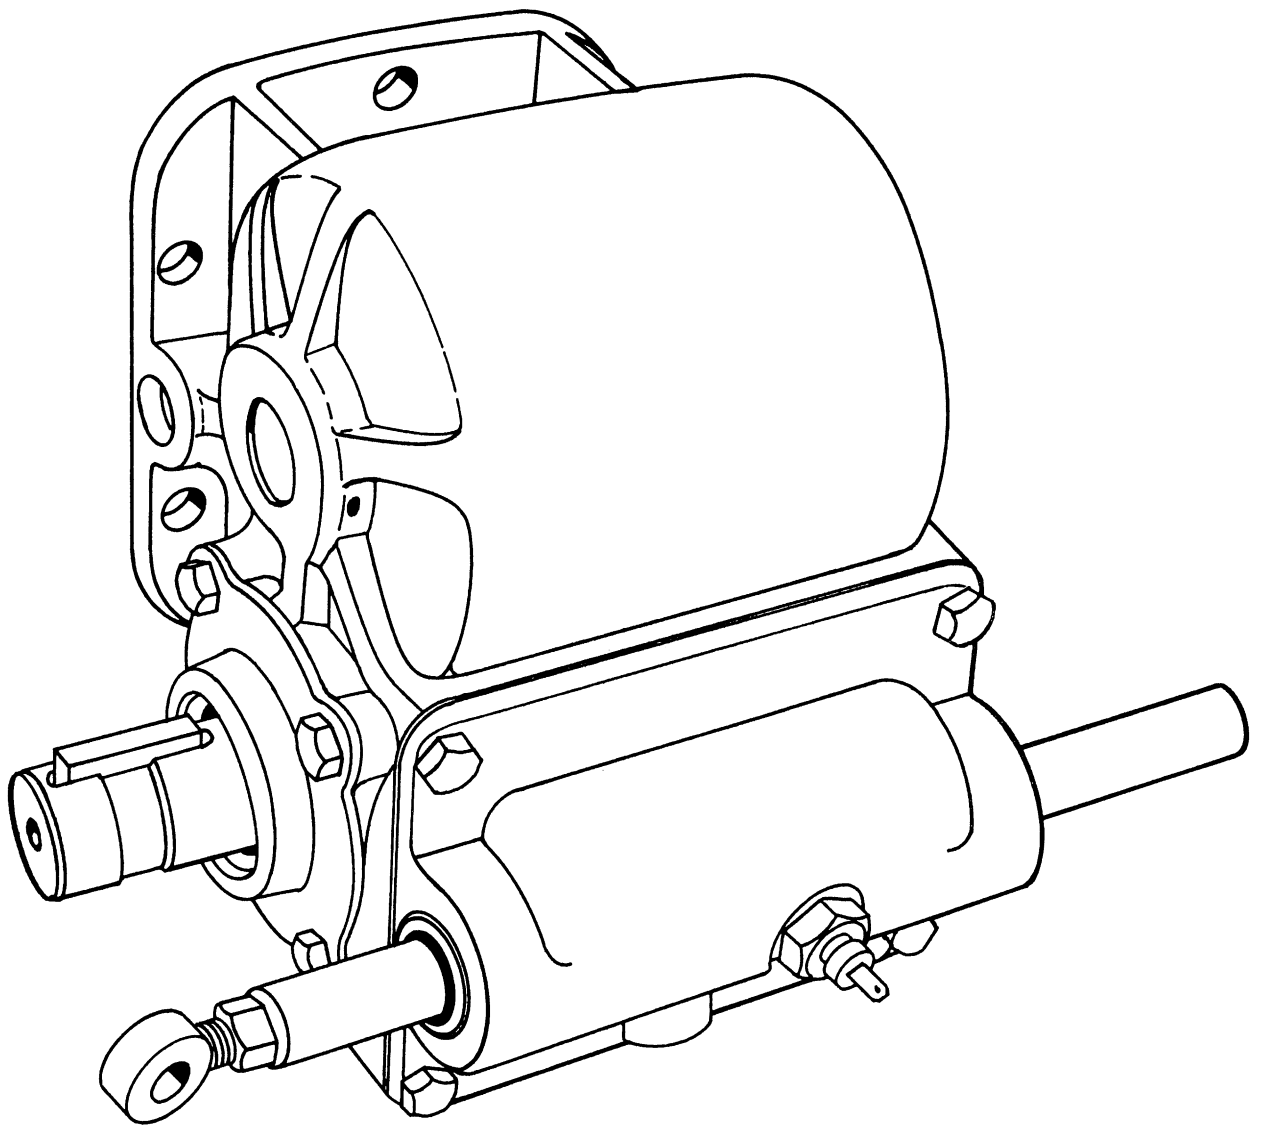

RX SERIES PTO

PARTS LIST AND SERVICE MANUAL

PARTS LIST AND DESCRIPTION

ITEM	QTY	PART NUMBER	DESCRIPTION
1	1	21T21760	Washer
2	2	10T21677	Bearing (All Spur Gear)
	2	10T20494	Bearing (All Helical Gear)
		Length 2-7/16"	
		Length 1-15/16"	
3	1	18T21675	Sleeve
4	2	See Gear Listing	
5	1	10T23679	Bearing
6	5	21T21667	Washer
7	2	10T27216	Bearing
8	1	10T21676	Bearing (All Spur Gears & W80)
	1	10T20479	Bearing (All Helical Gears Except W80)
		Length 1-7/16"	
		Length 1-9/16"	
9	1	See Gear Listing	
*10	2	12T36899	O-Ring
11	1	See Shaft Listing	
12	1	26T01627	Woodruff Key
	1	26T20105	Square Key (Old Style)
13	2	10T21017	Bearing
*14	1	11T37002	Seal
*15	2	13T21670	Gasket
16	1	15T34763	Cap
17	12	19T33233	Cap Screw

ITEM	QTY	PART NUMBER	DESCRIPTION
*18	2	12T36900	O-Ring
19	1	08T36896	Shaft
20	1	See Gear Listing	
21	2	19T31664	Cap Screw
22	1	28T24419	Yoke
23	2	28T22019	Poppet Retainer
24	2	27T22021	Spring
25	2	28T20486	Ball
26	1	28T34746	Eye Bolt
27	1	22T21723	Nut
28	1	17T34786	Shift Rod
*29	2	11T36365	Seal
*30	1	13T21610	Gasket
31	1	16T34788	Shift Cover
*32	1	26T24874	Roll Pin
33	1	01T34757	Housing (Assembly 1 or 4)
		01T34758	Housing (Assembly 2 or 3)
34	1	15T34323	Cap
35	1	07T36895	Input Idler Shaft
36	1	19T34789	Set Screw
37	1	30T38111	Indicator Switch (White) (Incl. 12T36526 O-Ring)
N.S.	1	20MK6601	Mounting Kit
N.S.	1	RX-GSK	Gasket & Seal Kit* (Incl. 10, 14, 15, 18, 29, 30, 32, 25T34623)